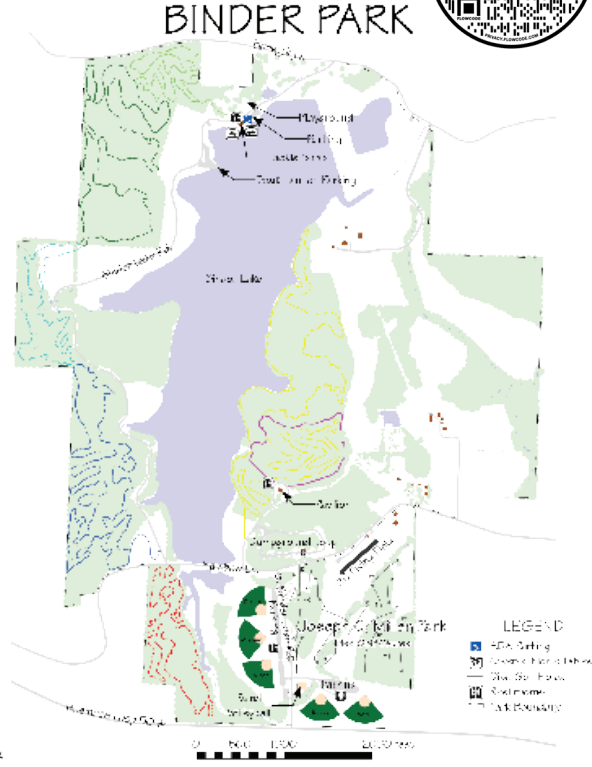

Registration from 4-4:30 p.m.

EARLY PACKET PICK UP ENCOURAGED

Friday, December 9

4-6 p.m.

Knowles YMCA at 424 Stadium Blvd.

ROUTE START/FINISH

Registration will be held from 4-4:30 p.m. in the parking lot of the Binder Park Tackle Shop. The event will begin at the entrance to Binder Park off Henwick Lane. Runners/Walkers will start together and have up to one hour to complete the course. This will not be a timed competitive event.

PARKING

Please enter the park off Henwick Lane. Consider carpooling as parking may be limited.

COURSE

The route will take you out and back through the Capital City Festival of Lights. Participants are encouraged to bring a flashlight, or a light source with them as a few areas of the park are not well lit.